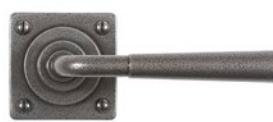

Lever on Rose

Stonebridge

Key Technical Details:

Rose Size: 55 x 55mm

Lever on Rose

#

CST2117 ☒ Forged Steel

Can't find what you're looking for?

If you cannot find the product you are looking for in our catalogue, then please get in touch with our team.

We are able to supply an even wider range of door furniture from manufacturers such as Frank Allart, Finesse, Croft, Serozzetta and more on request.

Simply discuss your requirements with our team of expert advisers and we'll do everything possible to source the exact product you require.

08001 613613