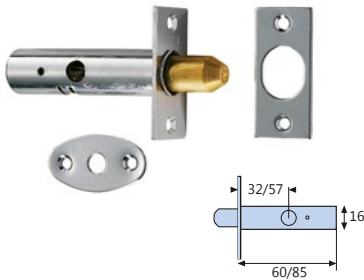

Doors

Secondary Locking

Security Door Bolts

Security Door Bolts

#

Standard - 60mm

LGZ265 ● Electro Brass

LGZ268 ○ Chrome Plated