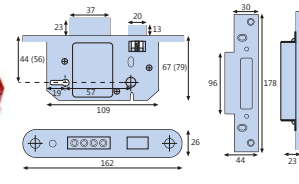

ERA Fortress Sashlock

ERA Fortress Sashlock

#	2.5" / 64mm
ERA26231	● Electro Brass
ERA26251	○ Nickel Plated
#	3" / 76mm
ERA36231	● Electro Brass
ERA36251	○ Nickel Plated