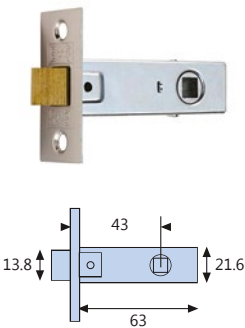

Doors

Standard Locking

ERA Fortress Deadlock

ERA Fortress Deadlock

#	2.5" / 64mm
ERA26131	● Electro Brass
ERA26151	○ Nickel Plated
#	3" / 76mm
ERA36131	● Electro Brass
ERA36151	○ Nickel Plated

ERA Fortress Sashlock

ERA Fortress Sashlock

#	2.5" / 64mm
ERA26231	● Electro Brass
ERA26251	○ Nickel Plated
#	3" / 76mm
ERA36231	● Electro Brass
ERA36251	○ Nickel Plated

ERA Rebate Kit

Deadlock

ERA Rebate Kit - Deadlock

#	ERA42631	ERA42651
● Electro Brass	○ Nickel Plated	
1/2" / 12.7mm	1/2" / 12.7mm	

ERA Rebate Kit

Sashlock

ERA Rebate Kit - Sashlock

#	ERA42831	ERA42851
● Electro Brass	○ Nickel Plated	
1/2" / 12.7mm	1/2" / 12.7mm	

Standard Latch

Standard Latch

#	↔
LCL112	● EB 2.5"/64mm
LCL114	○ NP 2.5"/64mm
LCL162	● BLK 2.5"/64mm
LCL113	● EB 3"/76mm
LCL115	○ NP 3"/76mm
LCL163	● BLK 3"/76mm

Heavy Sprung Latch

Heavy Sprung Latch

#	↔
LCL165	● EB / ○ SSS 3"/76mm
LCL166	● EB / ○ SSS 4"/102mm
LCL167	● EB / ○ SSS 5"/127mm

Can't find what you're looking for?

If you cannot find the product you are looking for in our catalogue, then please get in touch with our team.