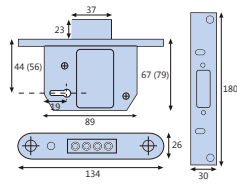

Doors

Standard Locking

ERA Fortress Deadlock