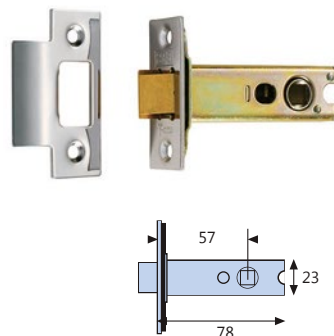

Doors

Standard Locking

ERA Fortress Deadlock

ERA Fortress Deadlock

#	2.5" / 64mm
ERA26131	● Electro Brass
ERA26151	○ Nickel Plated
#	3" / 76mm
ERA36131	● Electro Brass
ERA36151	○ Nickel Plated

ERA Fortress Sashlock

ERA Fortress Sashlock

#	2.5" / 64mm
ERA26231	● Electro Brass
ERA26251	○ Nickel Plated
#	3" / 76mm
ERA36231	● Electro Brass
ERA36251	○ Nickel Plated

ERA Rebate Kit

Deadlock

ERA Rebate Kit - Deadlock

#	ERA42631	ERA42651
● Electro Brass	○ Nickel Plated	
1/2" / 12.7mm	1/2" / 12.7mm	

ERA Rebate Kit

Sashlock

ERA Rebate Kit - Sashlock

#	ERA42831	ERA42851
● Electro Brass	○ Nickel Plated	
1/2" / 12.7mm	1/2" / 12.7mm	

Standard Latch

Standard Latch

#	↔
LCL112	● EB 2.5"/64mm
LCL114	○ NP 2.5"/64mm
LCL162	● BLK 2.5"/64mm
LCL113	● EB 3"/76mm
LCL115	○ NP 3"/76mm
LCL163	● BLK 3"/76mm

Heavy Sprung Latch

Heavy Sprung Latch

#	↔
LCL165	● EB / ○ SSS 3"/76mm
LCL166	● EB / ○ SSS 4"/102mm
LCL167	● EB / ○ SSS 5"/127mm

Can't find what you're looking for?

If you cannot find the product you are looking for in our catalogue, then please get in touch with our team.