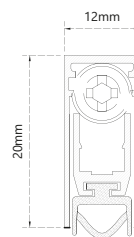

Non-operational with door open.

Toolfix AutoSeal

#

RGE1737	725/925mm	20 x 12mm
RGE2352	730/630mm	20 x 12mm
RGE1783	1130/930mm	20 x 12mm
RGE1738	1330/1130mm	20 x 12mm