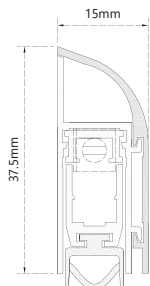

Non-operational with door open.

Toolfix AutoSeal - Surface Mounted

#		
RGE1739	930/730mm	○ SAA
RGE1740	1330/1130mm	○ SAA

Toolfix AutoSeal - Dropdown Door Seal

Concealed

- A dropdown door seal designed to be installed in to the bottom of the door which automatically seals the gap between the door and the floor
- Designed to help exclude air drafts, dust infiltrations, insects and smoke and to reduce noise transition
- The mechanism incorporates two independent levers oriented in opposite directions