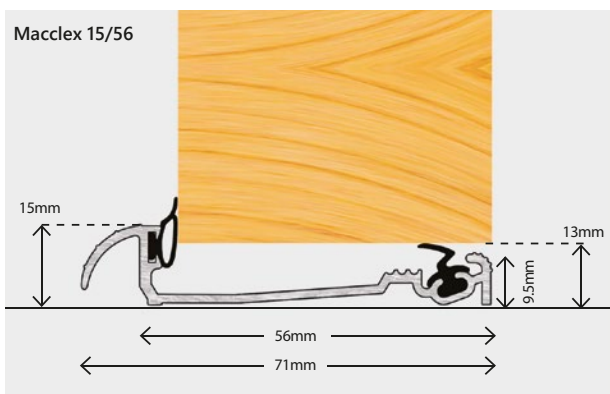

### Macclex 15/2

#

914mm		
RGE444	● Milled	914mm
RGE445	● Gold	914mm
RGE458	● Black	914mm
1220mm		
RGE449	● Milled	1220mm
RGE450	● Gold	1220mm
RGE459	● Black	1220mm
1524mm		
RGE451	● Milled	1524mm
RGE452	● Gold	1524mm
RGE460	● Black	1524mm
1829mm		
RGE453	● Milled	1829mm
RGE454	● Gold	1829mm
RGE461	● Black	1829mm

### Macclex 15/4

#

914mm		
RGE537	● Milled	914mm
RGE536	● Gold	914mm
1200mm		
RGE539	● Milled	1200mm
RGE538	● Gold	1200mm
1500mm		
RGE541	● Milled	1500mm
RGE540	● Gold	1500mm
1800mm		
RGE543	● Milled	1800mm
RGE542	● Gold	1800mm