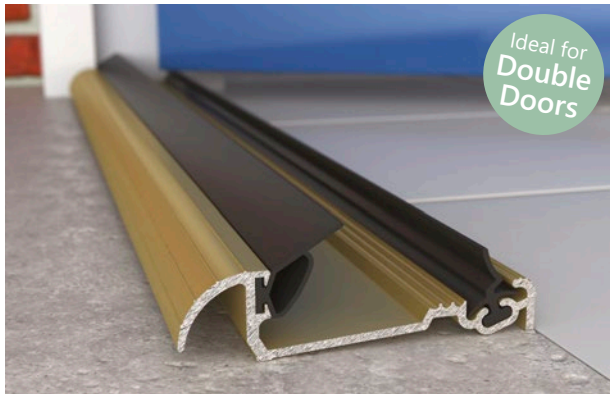

Macclex

For inward opening doors

Easy-access suitable for wheelchairs

Part 'M' Approved

13mm under door clearance

Macclex 15/2

#

914mm		
RGE444	● Milled	914mm
RGE445	● Gold	914mm
RGE458	● Black	914mm
1220mm		
RGE449	● Milled	1220mm
RGE450	● Gold	1220mm
RGE459	● Black	1220mm
1524mm		
RGE451	● Milled	1524mm
RGE452	● Gold	1524mm
RGE460	● Black	1524mm
1829mm		
RGE453	● Milled	1829mm
RGE454	● Gold	1829mm
RGE461	● Black	1829mm

Macclex 15/4

#

914mm		
RGE537	● Milled	914mm
RGE536	● Gold	914mm
1200mm		
RGE539	● Milled	1200mm
RGE538	● Gold	1200mm
1500mm		
RGE541	● Milled	1500mm
RGE540	● Gold	1500mm
1800mm		
RGE543	● Milled	1800mm
RGE542	● Gold	1800mm

Macclex 15/2

#

914mm		
RGE424	● Milled	914mm
RGE425	● Gold	914mm
RGE463	● Black	914mm
1220mm		
RGE426	● Milled	1220mm
RGE427	● Gold	1220mm
RGE464	● Black	1220mm
1524mm		
RGE428	● Milled	1524mm
RGE429	● Gold	1524mm
RGE465	● Black	1524mm
1829mm		
RGE430	● Milled	1829mm
RGE431	● Gold	1829mm
RGE466	● Black	1829mm