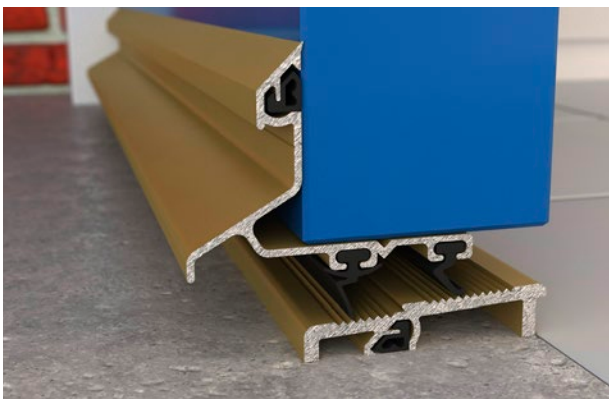

Kleertred 20