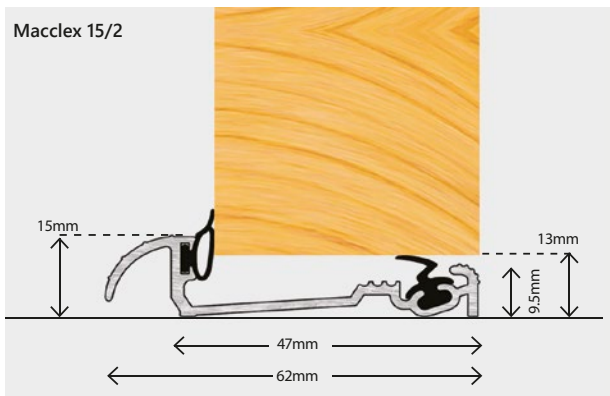

### Kleertred 20 Sill

#

914mm		
RGE354	● Milled	914mm
RGE353	● Gold	914mm
RGE584	● Black	914mm
1220mm		
RGE355	● Milled	1220mm
RGE457	● Gold	1220mm
RGE585	● Black	1220mm
1524mm		
RGE357	● Milled	1524mm
RGE356	● Gold	1524mm
RGE586	● Black	1524mm
1829mm		
RGE359	● Milled	1829mm
RGE358	● Gold	1829mm
RGE587	● Black	1829mm

## Macclex

For inward opening doors

Easy-access suitable for wheelchairs

Part 'M' Approved

13mm under door clearance

### Macclex 15/2

#

914mm		
RGE444	● Milled	914mm
RGE445	● Gold	914mm
RGE458	● Black	914mm
1220mm		
RGE449	● Milled	1220mm
RGE450	● Gold	1220mm
RGE459	● Black	1220mm
1524mm		
RGE451	● Milled	1524mm
RGE452	● Gold	1524mm
RGE460	● Black	1524mm
1829mm		
RGE453	● Milled	1829mm
RGE454	● Gold	1829mm
RGE461	● Black	1829mm