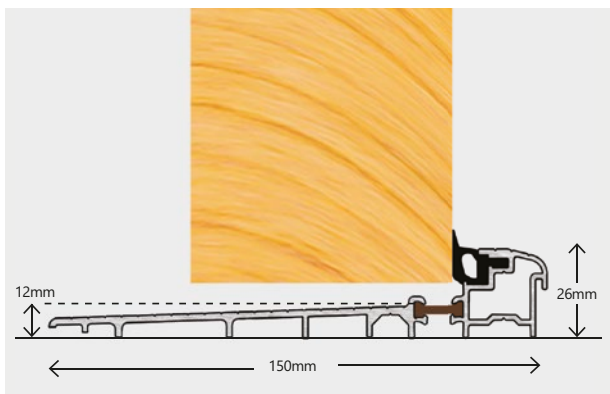

OUM/150 TB

For outward opening doors.

Easy-access suitable for wheelchairs

Part 'M' Approved

- Thermally broken reduces condensation

Exitex™

OUM/150 TB

#

1000mm		
RGE1557	● Milled	1000mm
RGE1556	● Gold	1000mm
1200mm		
RGE1559	● Milled	1200mm
RGE1558	● Gold	1200mm
1500mm		
RGE1561	● Milled	1500mm
RGE1560	● Gold	1500mm
2000mm		
RGE1563	● Milled	2000mm
RGE1562	● Gold	2000mm