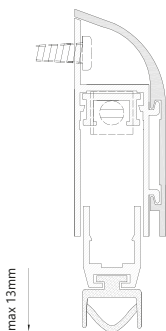

Toolfix AutoSeal - Surface Mounted

#		
RGE1739	930/730mm	○ SAA
RGE1740	1330/1130mm	○ SAA

Toolfix AutoSeal - Dropdown Door Seal

Concealed

- A dropdown door seal designed to be installed in to the bottom of the door which automatically seals the gap between the door and the floor
- Designed to help exclude air drafts, dust infiltrations, insects and smoke and to reduce noise transition
- The mechanism incorporates two independent levers oriented in opposite directions