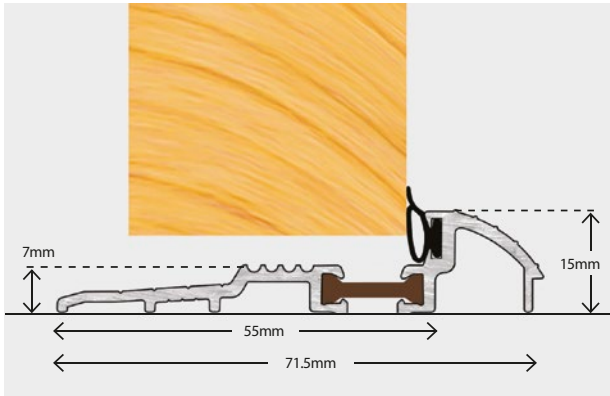

OUM/5 TB

For outward opening doors.

Easy-access suitable for wheelchairs

Part 'M' Approved

- Thermally broken reduces condensation

Exitex™

OUM/5 TB

#

914mm		
RGE614	● Milled	914mm
RGE618	● Gold	914mm
1200mm		
RGE615	● Milled	1200mm
RGE619	● Gold	1200mm
1500mm		
RGE616	● Milled	1500mm
RGE620	● Gold	1500mm
1800mm		
RGE617	● Milled	1800mm
RGE621	● Gold	1800mm