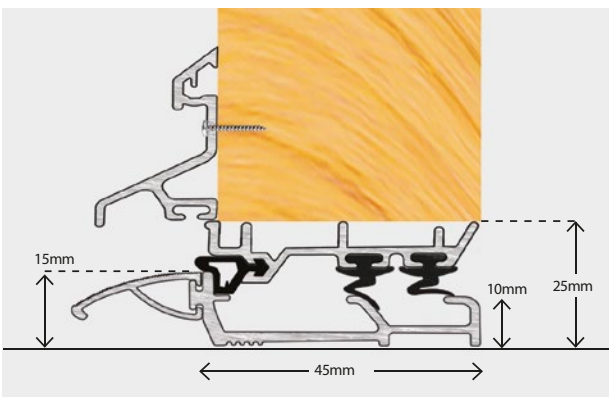

MWK R/2/25/MK2

#

914mm		
RGE1605	● Milled	914mm
RGE1607	● Gold	914mm
1200mm		
RGE1608	● Milled	1220mm
RGE1609	● Gold	1220mm
1524mm		
RGE1610	● Milled	1524mm
RGE1611	● Gold	1524mm
1829mm		
RGE1612	● Milled	1829mm
RGE1613	● Gold	1829mm