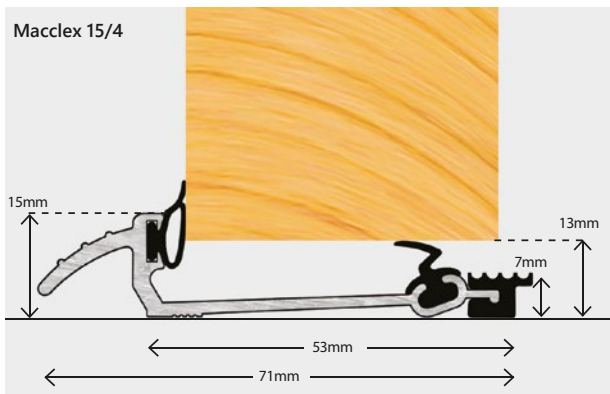

### Kleertred 20 Sill

#

914mm		
RGE354	● Milled	914mm
RGE353	● Gold	914mm
RGE584	● Black	914mm
1220mm		
RGE355	● Milled	1220mm
RGE457	● Gold	1220mm
RGE585	● Black	1220mm
1524mm		
RGE357	● Milled	1524mm
RGE356	● Gold	1524mm
RGE586	● Black	1524mm
1829mm		
RGE359	● Milled	1829mm
RGE358	● Gold	1829mm
RGE587	● Black	1829mm

## Macclex

For inward opening doors

Easy-access suitable for wheelchairs

Part 'M' Approved

13mm under door clearance

### Macclex 15/2

#

914mm		
RGE444	● Milled	914mm
RGE445	● Gold	914mm
RGE458	● Black	914mm
1220mm		
RGE449	● Milled	1220mm
RGE450	● Gold	1220mm
RGE459	● Black	1220mm
1524mm		
RGE451	● Milled	1524mm
RGE452	● Gold	1524mm
RGE460	● Black	1524mm
1829mm		
RGE453	● Milled	1829mm
RGE454	● Gold	1829mm
RGE461	● Black	1829mm