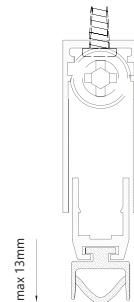

Toolfix AutoSeal

#

RGE1737	725/925mm	20 x 12mm
RGE2352	730/630mm	20 x 12mm
RGE1783	1130/930mm	20 x 12mm
RGE1738	1330/1130mm	20 x 12mm