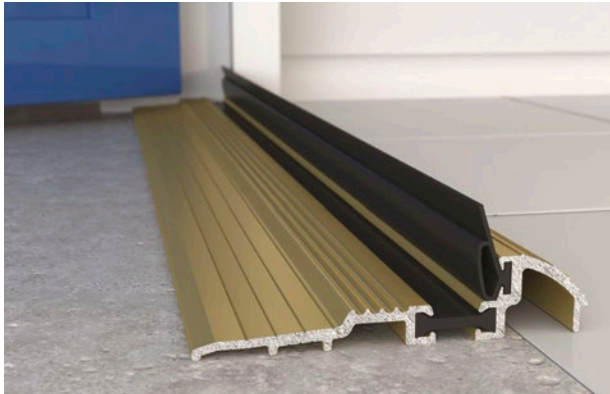

OUM/5 TB

For outward opening doors.

Easy-access suitable for wheelchairs

Part 'M' Approved

- Thermally broken reduces condensation

Exitex™

OUM/5 TB

#

914mm		
RGE614	● Milled	914mm
RGE618	● Gold	914mm
1200mm		
RGE615	● Milled	1200mm
RGE619	● Gold	1200mm
1500mm		
RGE616	● Milled	1500mm
RGE620	● Gold	1500mm
1800mm		
RGE617	● Milled	1800mm
RGE621	● Gold	1800mm