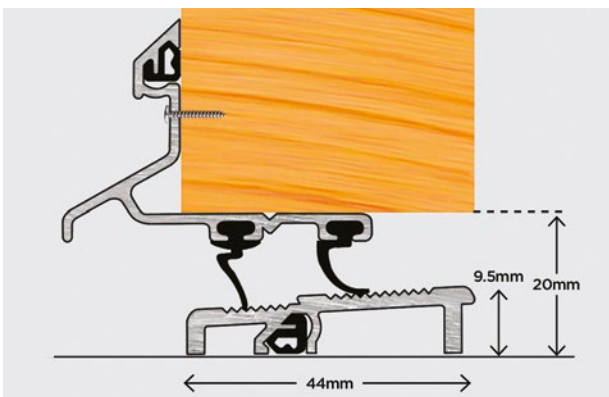

Kleertred 20