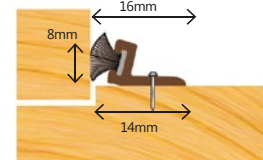

Polypropylene Pile

Self-Adhesive

Exitex

Polypropylene Pile

#

RGE390	○ White	5m
RGE389	● Brown	5m

PVC Pile Weather Set

Exitex