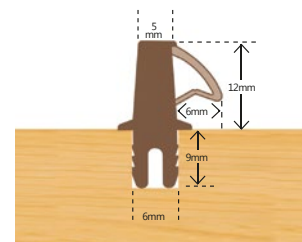

PVC Weatherstop

Exitex

PVC Weatherstop c/w Flap

#

RHZ331	● Brown	2400mm