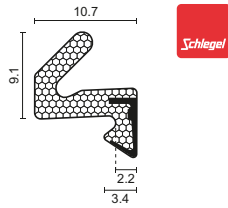

Aquamac 21

Aquamac 63

Aquamac 21

#	↔	#	↔
REZ740	○ White 15m	RPZ297	○ White 250m
REZ741	● Brown 15m	RPZ298	● Brown 250m
REZ495	○ White 25m	RPZ484	● Black 250m
REZ496	● Brown 25m		

Aquamac 63

#	↔	#	↔
REZ742	○ White 15m	RPZ301	○ White 300m
REZ743	● Brown 15m	RPZ302	● Brown 300m
REZ497	○ White 25m	RPZ485	● Black 300m
REZ498	● Brown 25m		