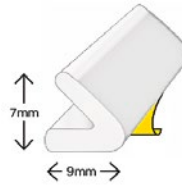

V Strip

Self-Adhesive

Exitex

V Strip

#

RGE344	○ White	5m