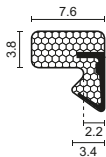

Aquamac 21

Aquamac 63

Aquamac 21

#	↔	#	↔
REZ740	○ White 15m	RPZ297	○ White 250m
REZ741	● Brown 15m	RPZ298	● Brown 250m
REZ495	○ White 25m	RPZ484	● Black 250m
REZ496	● Brown 25m		

Aquamac 63

#	↔	#	↔
REZ742	○ White 15m	RPZ301	○ White 300m
REZ743	● Brown 15m	RPZ302	● Brown 300m
REZ497	○ White 25m	RPZ485	● Black 300m
REZ498	● Brown 25m		

Aquamac 48

Aquamac 48

#	
RMZ309	○ White
RMZ310	● Brown

Aquamac 124

Aquamac 124

#	
RMZ307	○ White
RMZ308	● Brown

Q-Lon 3091

Q-Lon 3091

#	
RPZ669	○ White
RPZ670	● Brown
RPZ885	● Black

Compex S25

Compex S25

#	
RHD327	● Brown
RHD328	○ White

Compex S19

Compex S19

#	
RHD321	● Brown
RHD322	○ White

Compex A10

Compex A10

#	
RHD317	● Brown
RHD318	○ White

Tubex Seal

Tubex Seal

#	
RHZ332	● Brown
RHZ333	○ White

Can't find what you're looking for?

If you cannot find the product you are looking for in our catalogue, then please **get in touch**.

We keep an extensive stock range and deal with the leading quality brands in the industry, so whatever your requirements, simply discuss them with our team of expert advisers and we'll do everything possible to source the exact product you require.

08001 613613