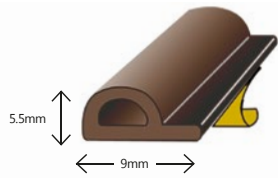

P Strip

Self-Adhesive

Exitex

P Strip

#

RGE343	○ White	5m
RGE342	● Brown	5m