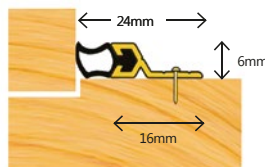

PVC Pile Weather Set

#

RGE386	○ White	5180mm
RGE385	● Brown	5180mm

Door Surround

Standard

Exitex

Door Surround

#