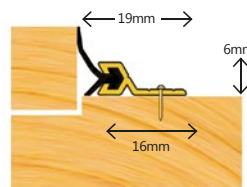

Flex 'n' Seal

Exitex

Flex 'n' Seal

#

RGE352	● Milled	5180mm
RGE351	● Gold	5180mm