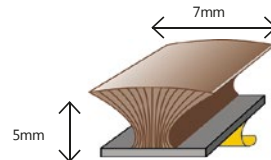

Polypropylene Pile

Self-Adhesive

Exitex

Polypropylene Pile

#

RGE390	○ White	5m
RGE389	● Brown	5m