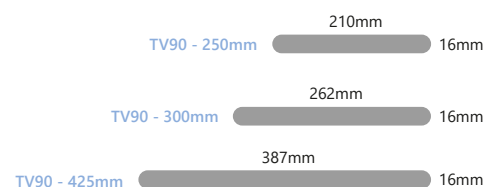

TV90 Aluminium High Lift Vent

- Titon semi-recessed Hi-Lift Vent for increased ventilation and optimum airflow

	TV90 - 250mm	TV90 - 300mm	TV90 - 425mm
To Suit Slot Size:	16mm	16mm	16mm
Dimensions:	L 250 x W 22 P 17-27mm	L 300 x W 22 P 17-27mm	L 425 x W 22 P 17-27mm
EA Airflow:	2200mm²	2500mm²	4300mm²

Titon Aluminium High Lift Vent - Semi-Recessed

#		#		#	
TV90 250mm		TV90 300mm		TV90 425mm	
RHZ992	○ White	RHZ764	○ White	RHZ697	○ White
RHZ990	● Brown	RHZ699	● Brown	RHZ696	● Brown
RHZ991	● SAA	RHZ765	● SAA	RHZ698	● SAA
RHZ989	● Black