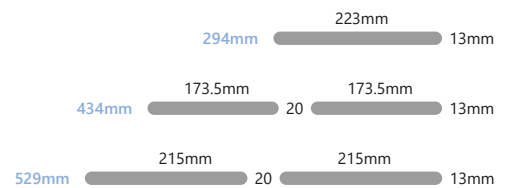

SF Xtra Flat Fit Vent - 294mm

#			
Vent			
RHZ1945	○ White	294mm	
RHZ1944	● Brown	294mm	
Canopy			
RHZ1951	○ White	318mm	
RHZ1950	● Brown	318mm	

SF Xtra Flat Fit Vent - 434mm

#			
Vent			
RHZ1947	○ White	434mm	
RHZ1946	● Brown	434mm	
Canopy			
RHZ1953	○ White	441mm	
RHZ1952	● Brown	441mm	

SF Xtra Flat Fit Vent - 529mm

#			
Vent			
RHZ1949	○ White	529mm	
RHZ1948	● Brown	529mm	
Canopy			
RHZ1955	○ White	528mm	
RHZ1954	● Brown	528mm